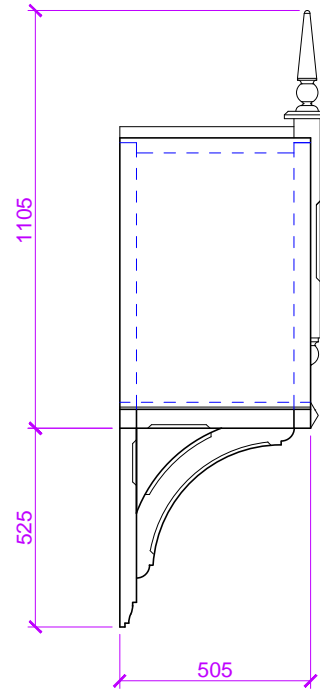

Canopies are supplied without any roof coverings so that the client can choose their own finish.

FRONT

SIDE

PLAN

ISOMETRIC

**TIMBER DOOR CANOPIES
BY
GEORGE WOODS**

4D Yeo Vale Cross Industrial Estate, Lapford, Crediton, Devon EX17 6YQ
Tel: 01363 884218 Fax: 01363 884228 Mob: 07843 760054
www.timberdoorcanopies.co.uk
Email: georgewoods@tiscali.co.uk

The standard Chilcombe dimensions are: 1050mm between gallows x 1105mm over all height x 505mm deep (not including gallows height).

This canopy can also be adapted to suit specific requirements - contact us for details

Drawing Title

Drawing No.

GW 03

CHILCOMBE

Scale

Date

1:20 @ A4

Sept '11