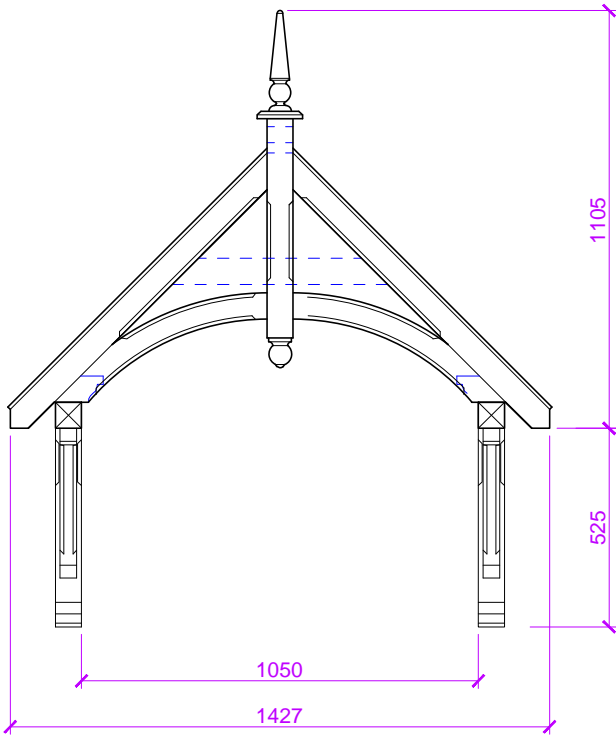

Canopies are supplied without any roof coverings so that the client can choose their own finish.

FRONT

SIDE

PLAN

ISOMETRIC

**TIMBER DOOR CANOPIES
BY
GEORGE WOODS**

4D Yeo Vale Cross Industrial Estate, Lapford, Crediton, Devon EX17 6YQ
Tel: 01363 884218 Fax: 01363 884228 Mob: 07843 760054
www.timberdoorcanopies.co.uk
Email: georgewoods@tiscali.co.uk

The standard Chilcombe dimensions are: 1050mm between gallows x 1105mm over all height x 505mm deep (not including gallows height).

This canopy can also be adapted to suit specific requirements - contact us for details

Drawing Title

Drawing No.

GW 03

CHILCOMBE

Scale

Date

1:20 @ A4

Sept '11