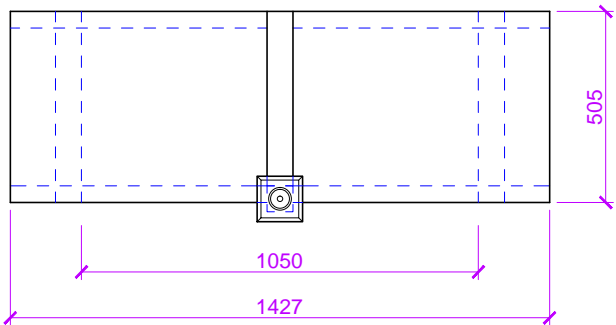

Canopies are supplied without any roof coverings so that the client can choose their own finish.

FRONT

SIDE

PLAN

ISOMETRIC

**TIMBER DOOR CANOPIES
BY
GEORGE WOODS**

4D Yeo Vale Cross Industrial Estate, Lapford, Crediton, Devon EX17 6YQ
Tel: 01363 884218 Fax: 01363 884228 Mob: 07843 760054
www.timberdoorcanopies.co.uk
Email: georgewoods@tiscali.co.uk

The standard Chilcombe dimensions are: 1050mm between gallows x 1105mm over all height x 505mm deep (not including gallows height).

This canopy can also be adapted to suit specific requirements - contact us for details

Drawing Title

Drawing No.

GW 03

CHILCOMBE

Scale

Date

1:20 @ A4

Sept '11