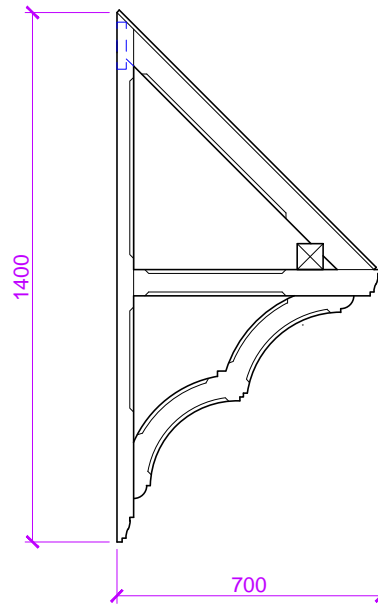

Canopies are supplied without any roof coverings so that the client can choose their own finish.

FRONT

SIDE

PLAN

ISOMETRIC

**TIMBER DOOR CANOPIES
BY
GEORGE WOODS**

4D Yeo Vale Cross Industrial Estate, Lapford, Crediton, Devon EX17 6YQ
Tel: 01363 884218 Fax: 01363 884228 Mob: 07843 760054
www.timberdoorcanopies.co.uk
Email: georgewoods@tiscali.co.uk

The standard Eastacombe dimensions are: 1470mm wide x 1400mm high x 700mm deep. Non standard sizes available on request.

This canopy can also be adapted to suit specific requirements - contact us for details

Drawing Title

Drawing No.

GW 05

EASTACOMBE

Scale

Date

1:20 @ A4

Sept '11