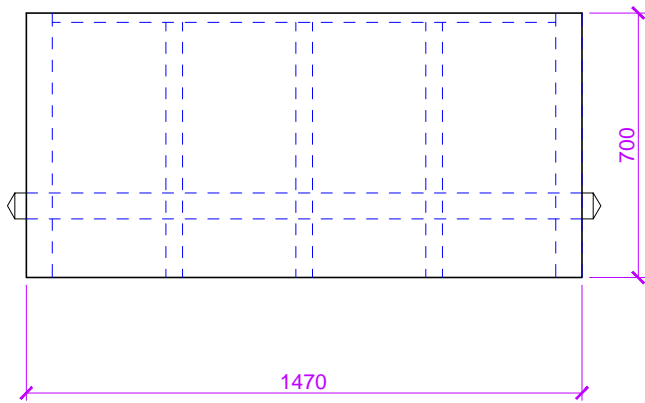

Canopies are supplied without any roof coverings so that the client can choose their own finish.

FRONT

SIDE

PLAN

ISOMETRIC

**TIMBER DOOR CANOPIES
BY
GEORGE WOODS**

4D Yeo Vale Cross Industrial Estate, Lapford, Crediton, Devon EX17 6YQ
Tel: 01363 884218 Fax: 01363 884228 Mob: 07843 760054
www.timberdoorcanopies.co.uk
Email: georgewoods@tiscali.co.uk

The standard Eastacombe dimensions are: 1470mm wide x 1400mm high x 700mm deep. Non standard sizes available on request.

This canopy can also be adapted to suit specific requirements - contact us for details

Drawing Title

Drawing No.

GW 05

EASTACOMBE

Scale

Date

1:20 @ A4

Sept '11