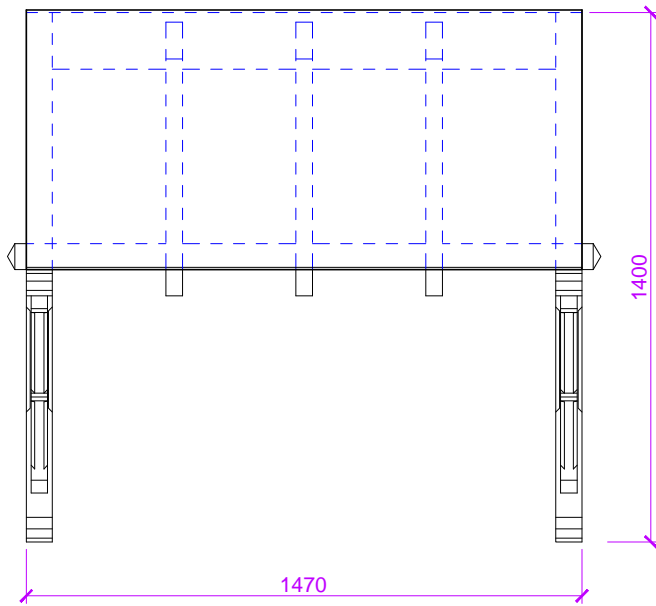

Canopies are supplied without any roof coverings so that the client can choose their own finish.

FRONT

SIDE

PLAN

ISOMETRIC

**TIMBER DOOR CANOPIES
BY
GEORGE WOODS**

4D Yeo Vale Cross Industrial Estate, Lapford, Crediton, Devon EX17 6YQ
Tel: 01363 884218 Fax: 01363 884228 Mob: 07843 760054
www.timberdoorcanopies.co.uk
Email: georgewoods@tiscali.co.uk

The standard Eastacombe dimensions are: 1470mm wide x 1400mm high x 700mm deep. Non standard sizes available on request.

This canopy can also be adapted to suit specific requirements - contact us for details

Drawing Title

Drawing No.

GW 05

EASTACOMBE

Scale

Date

1:20 @ A4

Sept '11