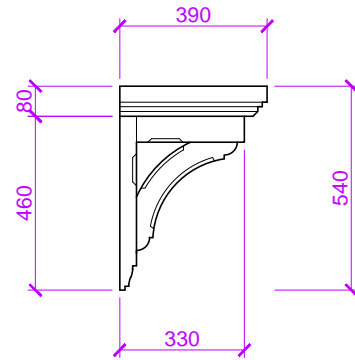

Canopies are supplied without any roof coverings so that the client can choose their own finish.

FRONT

SIDE

PLAN

ISOMETRIC

**TIMBER DOOR CANOPIES
BY
GEORGE WOODS**

4D Yeo Vale Cross Industrial Estate, Lapford, Crediton, Devon EX17 6YQ
Tel: 01363 884218 Fax: 01363 884228 Mob: 07843 760054
www.timberdoorcanopies.co.uk
Email: georgewoods@tiscali.co.uk

The standard Gittisham dimensions are: 1540mm wide x 540mm height x 390mm deep

The Gittisham design has a flat roof, this canopy can be used if your door has no space above for a pitched roof, this design can be modified both in depth and in width (up to 4.5 metres is possible).

Drawing Title

Drawing No.

GW 07

GITTISHAM

Scale

Date

1:20 @ A4

Sept '11