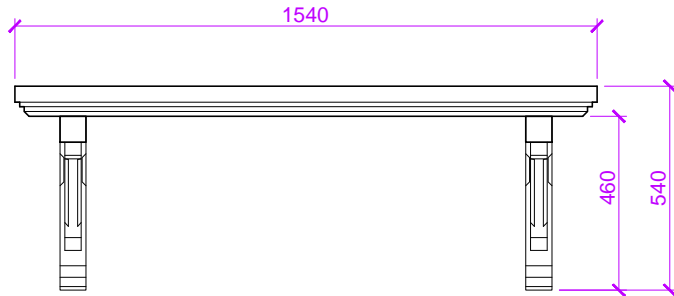

Canopies are supplied without any roof coverings so that the client can choose their own finish.

FRONT

SIDE

PLAN

ISOMETRIC

**TIMBER DOOR CANOPIES
BY
GEORGE WOODS**

4D Yeo Vale Cross Industrial Estate, Lapford, Crediton, Devon EX17 6YQ
Tel: 01363 884218 Fax: 01363 884228 Mob: 07843 760054
www.timberdoorcanopies.co.uk
Email: georgewoods@tiscali.co.uk

The standard Gittisham dimensions are: 1540mm wide x 540mm height x 390mm deep

The Gittisham design has a flat roof, this canopy can be used if your door has no space above for a pitched roof, this design can be modified both in depth and in width (up to 4.5 metres is possible).

Drawing Title

Drawing No.

GW 07

GITTISHAM

Scale

Date

1:20 @ A4

Sept '11