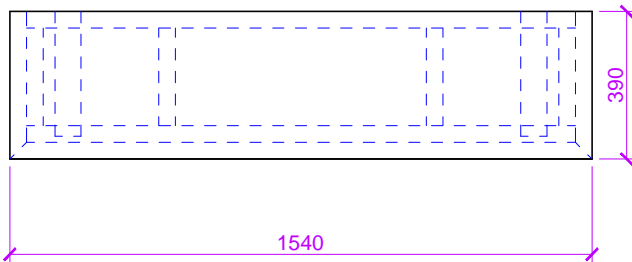

Canopies are supplied without any roof coverings so that the client can choose their own finish.

FRONT

SIDE

PLAN

ISOMETRIC

**TIMBER DOOR CANOPIES
BY
GEORGE WOODS**

4D Yeo Vale Cross Industrial Estate, Lapford, Crediton, Devon EX17 6YQ
Tel: 01363 884218 Fax: 01363 884228 Mob: 07843 760054
www.timberdoorcanopies.co.uk
Email: georgewoods@tiscali.co.uk

The standard Gittisham dimensions are: 1540mm wide x 540mm height x 390mm deep

The Gittisham design has a flat roof, this canopy can be used if your door has no space above for a pitched roof, this design can be modified both in depth and in width (up to 4.5 metres is possible).

Drawing Title

Drawing No.

GW 07

GITTISHAM

Scale

Date

1:20 @ A4

Sept '11