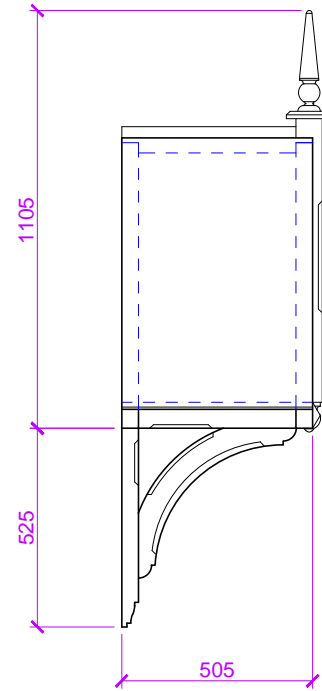

Canopies are supplied without any roof coverings so that the client can choose their own finish.

FRONT

SIDE

PLAN

ISOMETRIC

**TIMBER DOOR CANOPIES
BY
GEORGE WOODS**

4D Yeo Vale Cross Industrial Estate, Lapford, Crediton, Devon EX17 6YQ
Tel: 01363 884218 Fax: 01363 884228 Mob:07843 760054
www.timberdoorcanopies.co.uk
Email: georgewoods@tiscali.co.uk

The standard Ashcombe dimensions are: 1050mm between gallows x 1105mm over all height x 505mm deep (not including gallows height).
This canopy can also be adapted to suit specific requirement - contact us for details

Drawing Title	Drawing No.	GW 01
ASHCOMBE	Scale	Date
	1:20 @ A4	Sept '11