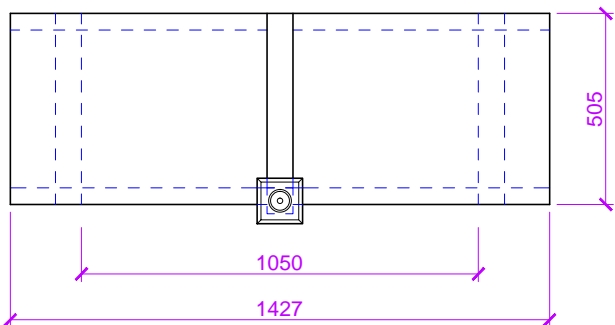

Canopies are supplied without any roof coverings so that the client can choose their own finish.

FRONT

SIDE

PLAN

ISOMETRIC

**TIMBER DOOR CANOPIES
BY
GEORGE WOODS**

4D Yeo Vale Cross Industrial Estate, Lapford, Crediton, Devon EX17 6YQ
Tel: 01363 884218 Fax: 01363 884228 Mob:07843 760054
www.timberdoorcanopies.co.uk
Email: georgewoods@tiscali.co.uk

The standard Ashcombe dimensions are: 1050mm between gallows x 1105mm over all height x 505mm deep (not including gallows height).
This canopy can also be adapted to suit specific requirement - contact us for details

Drawing Title	Drawing No.	GW 01
ASHCOMBE	Scale	Date
	1:20 @ A4	Sept '11