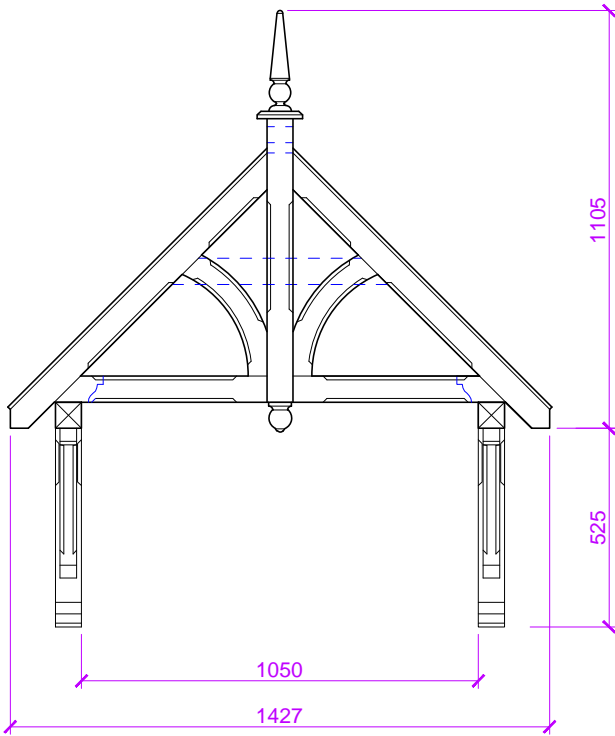

Canopies are supplied without any roof coverings so that the client can choose their own finish.

FRONT

SIDE

PLAN

ISOMETRIC

**TIMBER DOOR CANOPIES
BY
GEORGE WOODS**

4D Yeo Vale Cross Industrial Estate, Lapford, Crediton, Devon EX17 6YQ
Tel: 01363 884218 Fax: 01363 884228 Mob:07843 760054
www.timberdoorcanopies.co.uk
Email: georgewoods@tiscali.co.uk

The standard Ashcombe dimensions are: 1050mm between gallows x 1105mm over all height x 505mm deep (not including gallows height).
This canopy can also be adapted to suit specific requirement - contact us for details

Drawing Title	Drawing No.	GW 01
ASHCOMBE	Scale	Date
	1:20 @ A4	Sept '11