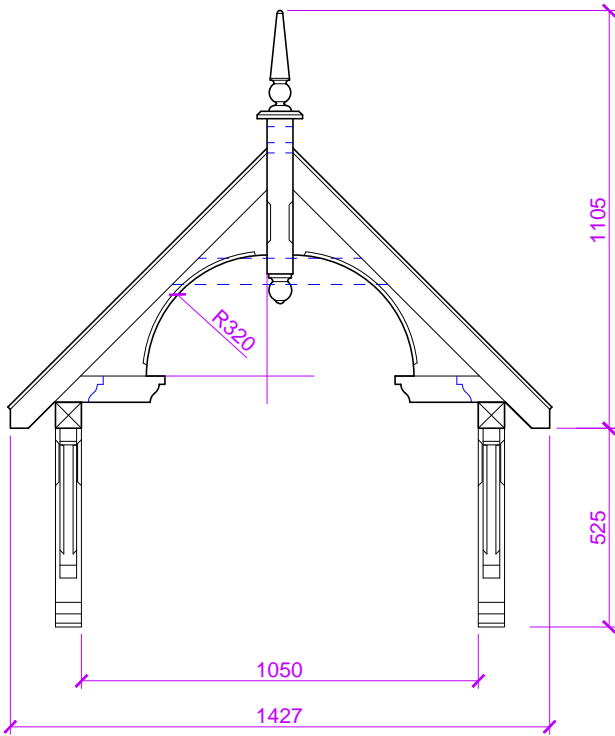

Canopies are supplied without any roof coverings so that the client can choose their own finish.

FRONT

SIDE

PLAN

ISOMETRIC

**TIMBER DOOR CANOPIES
BY
GEORGE WOODS**

4D Yeo Vale Cross Industrial Estate, Lapford, Crediton, Devon EX17 6YQ
Tel: 01363 884218 Fax: 01363 884228 Mob: 07843 760054
www.timberdoorcanopies.co.uk
Email: georgewoods@tiscali.co.uk

The standard Branscombe dimensions are: 1050mm between gallows x 1105mm over all height x 505mm deep (not including gallows height).
This canopy can also be adapted to suit specific requirements - contact us for details

Drawing Title	Drawing No.	GW 02
BRANSCOMBE	Scale	Date
	1:20 @ A4	Sept '11