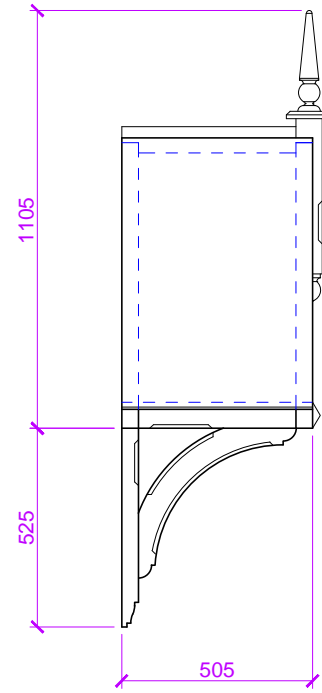

Canopies are supplied without any roof coverings so that the client can choose their own finish.

FRONT

SIDE

PLAN

ISOMETRIC

**TIMBER DOOR CANOPIES
BY
GEORGE WOODS**

4D Yeo Vale Cross Industrial Estate, Lapford, Crediton, Devon EX17 6YQ
Tel: 01363 884218 Fax: 01363 884228 Mob: 07843 760054
www.timberdoorcanopies.co.uk
Email: georgewoods@tiscali.co.uk

The standard Branscombe dimensions are: 1050mm between gallows x 1105mm over all height x 505mm deep (not including gallows height).
This canopy can also be adapted to suit specific requirements - contact us for details

Drawing Title	Drawing No.	GW 02
BRANSCOMBE	Scale	Date
	1:20 @ A4	Sept '11