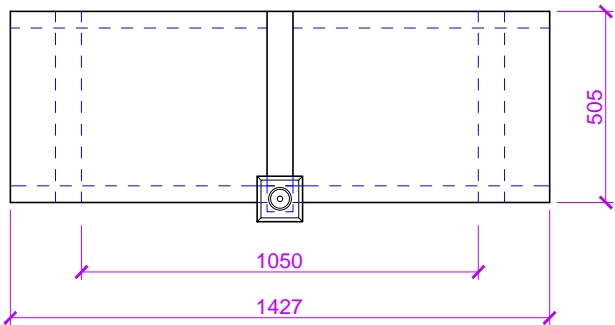

Canopies are supplied without any roof coverings so that the client can choose their own finish.

FRONT

SIDE

PLAN

ISOMETRIC

**TIMBER DOOR CANOPIES
BY
GEORGE WOODS**

4D Yeo Vale Cross Industrial Estate, Lapford, Crediton, Devon EX17 6YQ
Tel: 01363 884218 Fax: 01363 884228 Mob: 07843 760054
www.timberdoorcanopies.co.uk
Email: georgewoods@tiscali.co.uk

The standard Branscombe dimensions are: 1050mm between gallows x 1105mm over all height x 505mm deep (not including gallows height).
This canopy can also be adapted to suit specific requirements - contact us for details

Drawing Title	Drawing No.	GW 02
BRANSCOMBE	Scale	Date
	1:20 @ A4	Sept '11