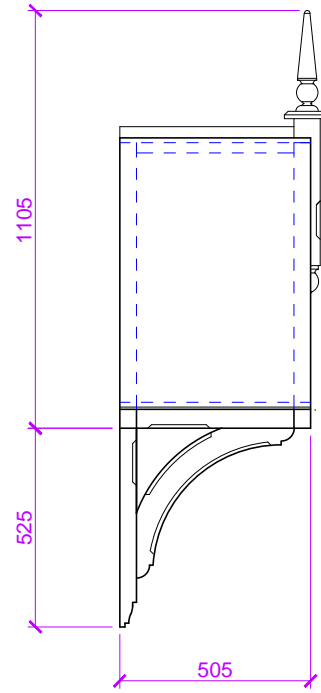

Canopies are supplied without any roof coverings so that the client can choose their own finish.

FRONT

SIDE

PLAN

ISOMETRIC

**TIMBER DOOR CANOPIES
BY
GEORGE WOODS**

4D Yeo Vale Cross Industrial Estate, Lapford, Crediton, Devon EX17 6YQ
Tel: 01363 884218 Fax: 01363 884228 Mob: 07843 760054
www.timberdoorcanopies.co.uk
Email: georgewoods@tiscali.co.uk

The standard Dunscombe dimensions are: 1050mm between gallows x 1105mm over all height x 505mm deep (not including gallows height).
This canopy can also be adapted to suit specific requirements - contact us for details

Drawing Title	Drawing No.	GW 04
DUNSCOMBE	Scale	Date
	1:20 @ A4	Sept '11