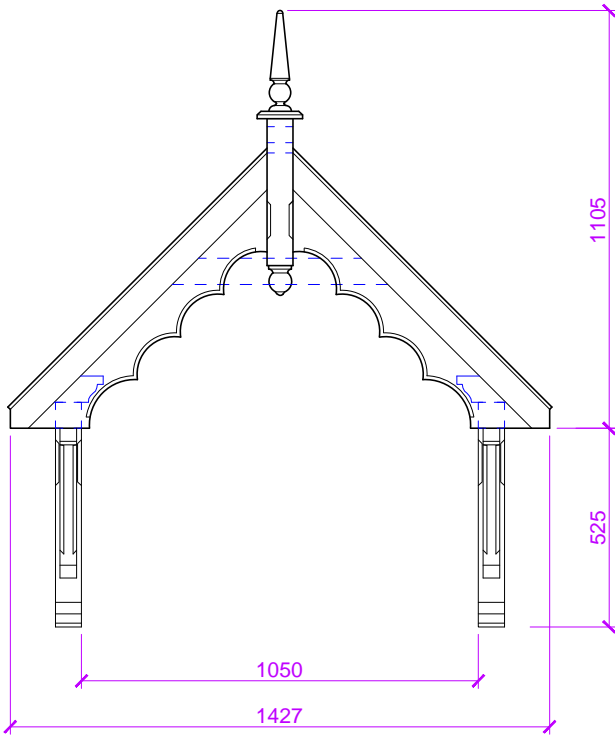

Canopies are supplied without any roof coverings so that the client can choose their own finish.

FRONT

SIDE

PLAN

ISOMETRIC

**TIMBER DOOR CANOPIES
BY
GEORGE WOODS**

4D Yeo Vale Cross Industrial Estate, Lapford, Crediton, Devon EX17 6YQ
Tel: 01363 884218 Fax: 01363 884228 Mob: 07843 760054
www.timberdoorcanopies.co.uk
Email: georgewoods@tiscali.co.uk

The standard Dunscombe dimensions are: 1050mm between gallows x 1105mm over all height x 505mm deep (not including gallows height).
This canopy can also be adapted to suit specific requirements - contact us for details

Drawing Title	Drawing No.	GW 04
DUNSCOMBE	Scale	Date
	1:20 @ A4	Sept '11