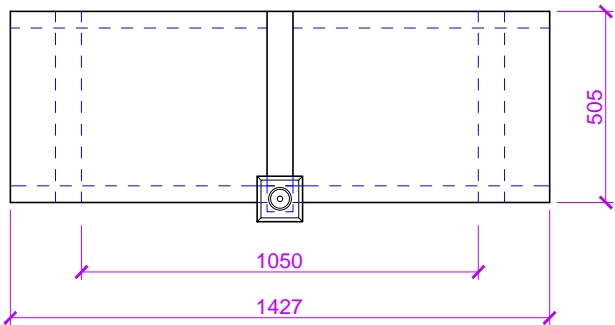

Canopies are supplied without any roof coverings so that the client can choose their own finish.

FRONT

SIDE

PLAN

ISOMETRIC

**TIMBER DOOR CANOPIES
BY
GEORGE WOODS**

4D Yeo Vale Cross Industrial Estate, Lapford, Crediton, Devon EX17 6YQ
Tel: 01363 884218 Fax: 01363 884228 Mob: 07843 760054
www.timberdoorcanopies.co.uk
Email: georgewoods@tiscali.co.uk

The standard Dunscombe dimensions are: 1050mm between gallows x 1105mm over all height x 505mm deep (not including gallows height).
This canopy can also be adapted to suit specific requirements - contact us for details

Drawing Title	Drawing No.	GW 04
DUNSCOMBE	Scale	Date
	1:20 @ A4	Sept '11