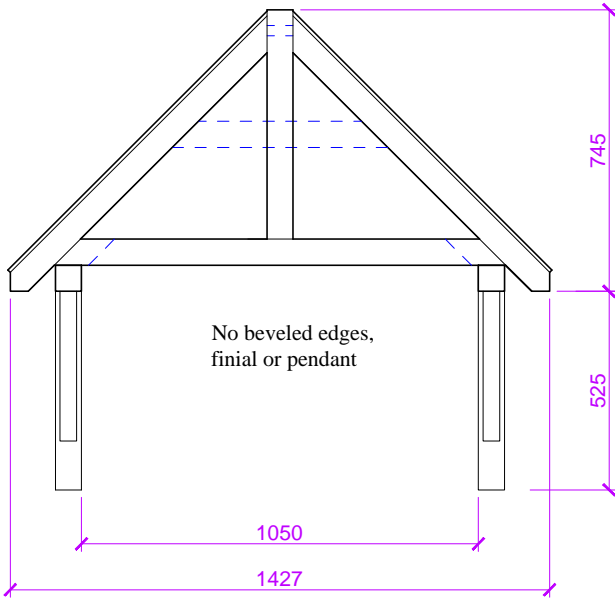

Canopies are supplied without any roof coverings so that the client can choose their own finish.

FRONT

SIDE

PLAN

ISOMETRIC

**TIMBER DOOR CANOPIES
BY
GEORGE WOODS**

4D Yeo Vale Cross Industrial Estate, Lapford, Crediton, Devon EX17 6YQ
Tel: 01363 884218 Fax: 01363 884228 Mob:07843 760054
www.timberdoorcanopies.co.uk
Email: georgewoods@tiscali.co.uk

The standard Harcombe dimensions are: 1050mm between gallows x 745mm height x 505mm deep (not including gallows height).

The Harcombe is a light weight canopy, with a simple but effective style.

Drawing Title	Drawing No.	GW 08
HARCOMBE	Scale	Date
	1:20 @ A4	Sept '11