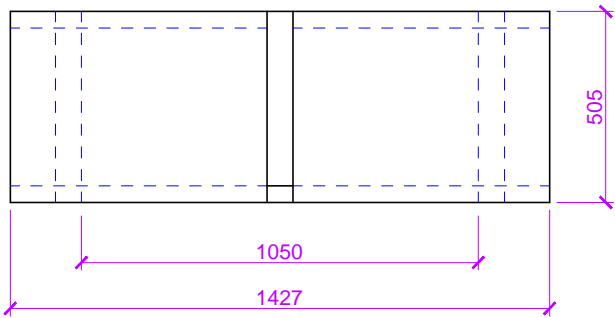

Canopies are supplied without any roof coverings so that the client can choose their own finish.

FRONT

SIDE

PLAN

ISOMETRIC

**TIMBER DOOR CANOPIES
BY
GEORGE WOODS**

4D Yeo Vale Cross Industrial Estate, Lapford, Crediton, Devon EX17 6YQ
Tel: 01363 884218 Fax: 01363 884228 Mob:07843 760054
www.timberdoorcanopies.co.uk
Email: georgewoods@tiscali.co.uk

The standard Harcombe dimensions are: 1050mm between gallows x 745mm height x 505mm deep (not including gallows height).

The Harcombe is a light weight canopy, with a simple but effective style.

Drawing Title	Drawing No.	GW 08
HARCOMBE	Scale	Date
	1:20 @ A4	Sept '11