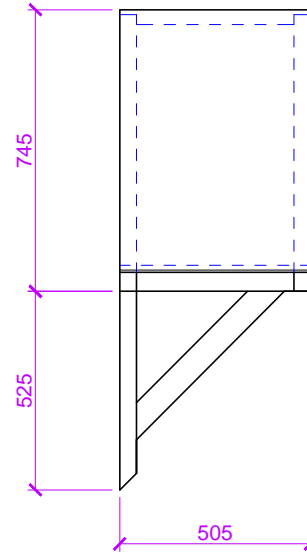

Canopies are supplied without any roof coverings so that the client can choose their own finish.

FRONT

SIDE

PLAN

ISOMETRIC

**TIMBER DOOR CANOPIES
BY
GEORGE WOODS**

4D Yeo Vale Cross Industrial Estate, Lapford, Crediton, Devon EX17 6YQ
Tel: 01363 884218 Fax: 01363 884228 Mob:07843 760054
www.timberdoorcanopies.co.uk
Email: georgewoods@tiscali.co.uk

The standard Harcombe dimensions are: 1050mm between gallows x 745mm height x 505mm deep (not including gallows height).

The Harcombe is a light weight canopy, with a simple but effective style.

Drawing Title	Drawing No.	GW 08
HARCOMBE	Scale	Date
	1:20 @ A4	Sept '11