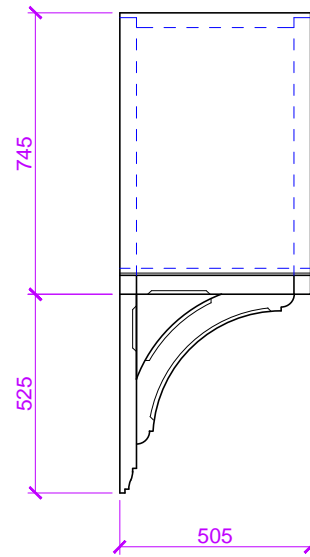

Canopies are supplied without any roof coverings so that the client can choose their own finish.

SIDE

PLAN

ISOMETRIC

**TIMBER DOOR CANOPIES
BY
GEORGE WOODS**

4D Yeo Vale Cross Industrial Estate, Lapford, Crediton, Devon EX17 6YQ
Tel: 01363 884218 Fax: 01363 884228 Mob: 07843 760054
www.timberdoorcanopies.co.uk
Email: georgewoods@tiscali.co.uk

The standard Ilfracombe dimensions are: 1050mm between gallows x 745mm height x 505mm deep (not including gallows height).

This canopy can also be adapted to suit specific requirements - contact us for details

Drawing Title

Drawing No.

GW 09

ILFRACOMBE

Scale

Date

1:20 @ A4

Sept '11