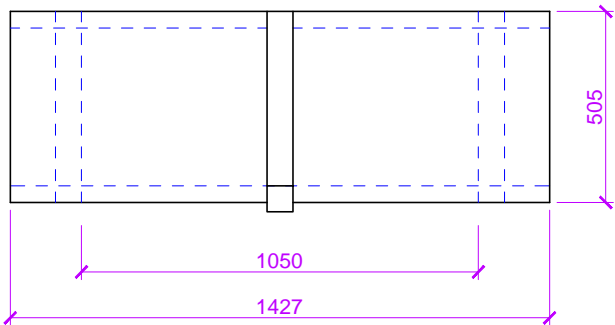

Canopies are supplied without any roof coverings so that the client can choose their own finish.

**FRONT**

**SIDE**

**PLAN**

**ISOMETRIC**

**TIMBER DOOR CANOPIES  
BY  
GEORGE WOODS**

4D Yeo Vale Cross Industrial Estate, Lapford, Crediton, Devon EX17 6YQ  
Tel: 01363 884218 Fax: 01363 884228 Mob: 07843 760054  
www.timberdoorcanopies.co.uk  
Email: georgewoods@tiscali.co.uk

The standard Ilfracombe dimensions are: 1050mm between gallows x 745mm height x 505mm deep (not including gallows height).

This canopy can also be adapted to suit specific requirements - contact us for details

Drawing Title

Drawing No.

**GW 09**

**ILFRACOMBE**

Scale

Date

1:20 @ A4

Sept '11