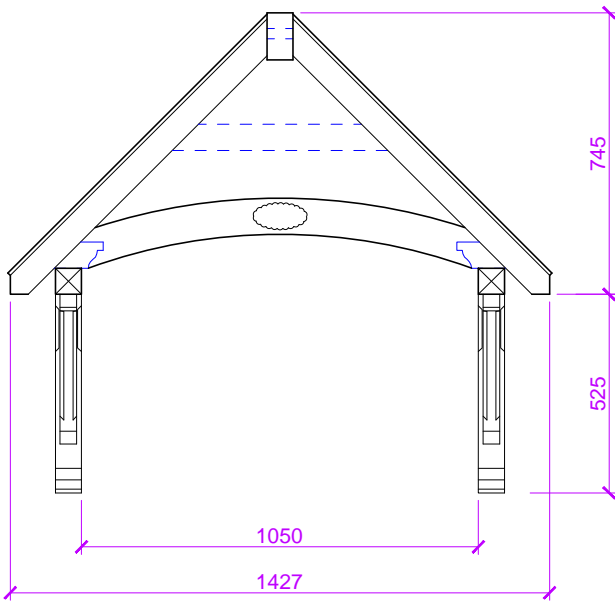

Canopies are supplied without any roof coverings so that the client can choose their own finish.

**FRONT**

**SIDE**

**PLAN**

**ISOMETRIC**

**TIMBER DOOR CANOPIES  
BY  
GEORGE WOODS**

4D Yeo Vale Cross Industrial Estate, Lapford, Crediton, Devon EX17 6YQ  
Tel: 01363 884218 Fax: 01363 884228 Mob: 07843 760054  
www.timberdoorcanopies.co.uk  
Email: georgewoods@tiscali.co.uk

The standard Ilfracombe dimensions are: 1050mm between gallows x 745mm height x 505mm deep (not including gallows height).

This canopy can also be adapted to suit specific requirements - contact us for details

Drawing Title

Drawing No.

**GW 09**

**ILFRACOMBE**

Scale

Date

1:20 @ A4

Sept '11