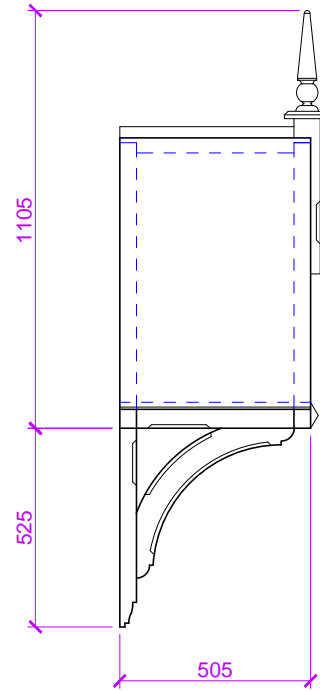

Canopies are supplied without any roof coverings so that the client can choose their own finish.

**FRONT**

**SIDE**

**PLAN**

**ISOMETRIC**

**TIMBER DOOR CANOPIES  
BY  
GEORGE WOODS**

4D Yeo Vale Cross Industrial Estate, Lapford, Crediton, Devon EX17 6YQ  
Tel: 01363 884218 Fax: 01363 884228 Mob: 07843 760054  
www.timberdoorcanopies.co.uk  
Email: georgewoods@tiscali.co.uk

The standard Shiplap dimensions are: 1050mm between gallows x 745mm height x 505mm deep (not including gallows height).

This canopy can also be adapted to suit specific requirements - contact us for details

Drawing Title	Drawing No.	<b>GW 10</b>
<b>SHIPLAP</b>	Scale	Date
	1:20 @ A4	Sept '11