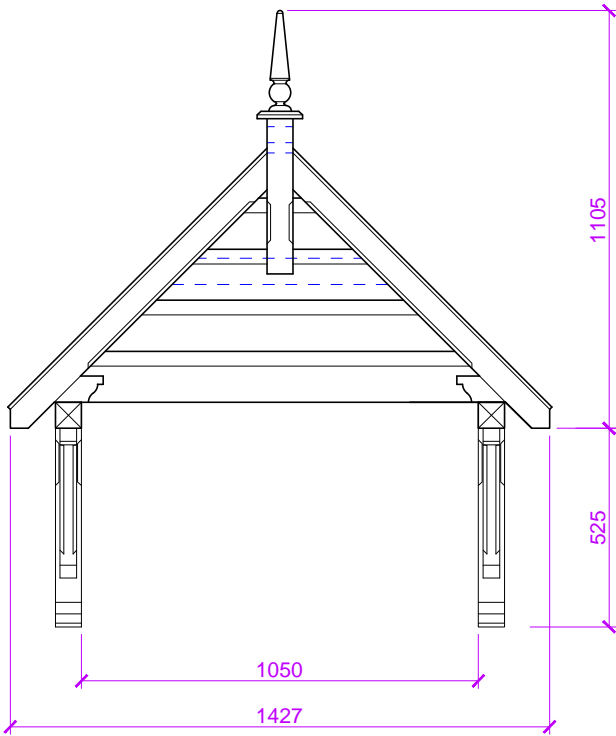

Canopies are supplied without any roof coverings so that the client can choose their own finish.

**FRONT**

**SIDE**

**PLAN**

**ISOMETRIC**

**TIMBER DOOR CANOPIES  
BY  
GEORGE WOODS**

4D Yeo Vale Cross Industrial Estate, Lapford, Crediton, Devon EX17 6YQ  
Tel: 01363 884218 Fax: 01363 884228 Mob: 07843 760054  
www.timberdoorcanopies.co.uk  
Email: georgewoods@tiscali.co.uk

The standard Shiplap dimensions are: 1050mm between gallows x 745mm height x 505mm deep (not including gallows height).

This canopy can also be adapted to suit specific requirements - contact us for details

Drawing Title	Drawing No.	<b>GW 10</b>
<b>SHIPLAP</b>	Scale	Date
	1:20 @ A4	Sept '11