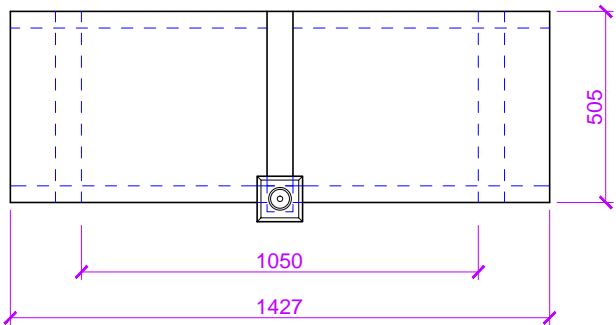

Canopies are supplied without any roof coverings so that the client can choose their own finish.

**FRONT**

**SIDE**

**PLAN**

**ISOMETRIC**

**TIMBER DOOR CANOPIES  
BY  
GEORGE WOODS**

4D Yeo Vale Cross Industrial Estate, Lapford, Crediton, Devon EX17 6YQ  
Tel: 01363 884218 Fax: 01363 884228 Mob: 07843 760054  
www.timberdoorcanopies.co.uk  
Email: georgewoods@tiscali.co.uk

The standard Shiplap dimensions are: 1050mm between gallows x 745mm height x 505mm deep (not including gallows height).

This canopy can also be adapted to suit specific requirements - contact us for details

Drawing Title	Drawing No.	<b>GW 10</b>
<b>SHIPLAP</b>	Scale	Date
	1:20 @ A4	Sept '11